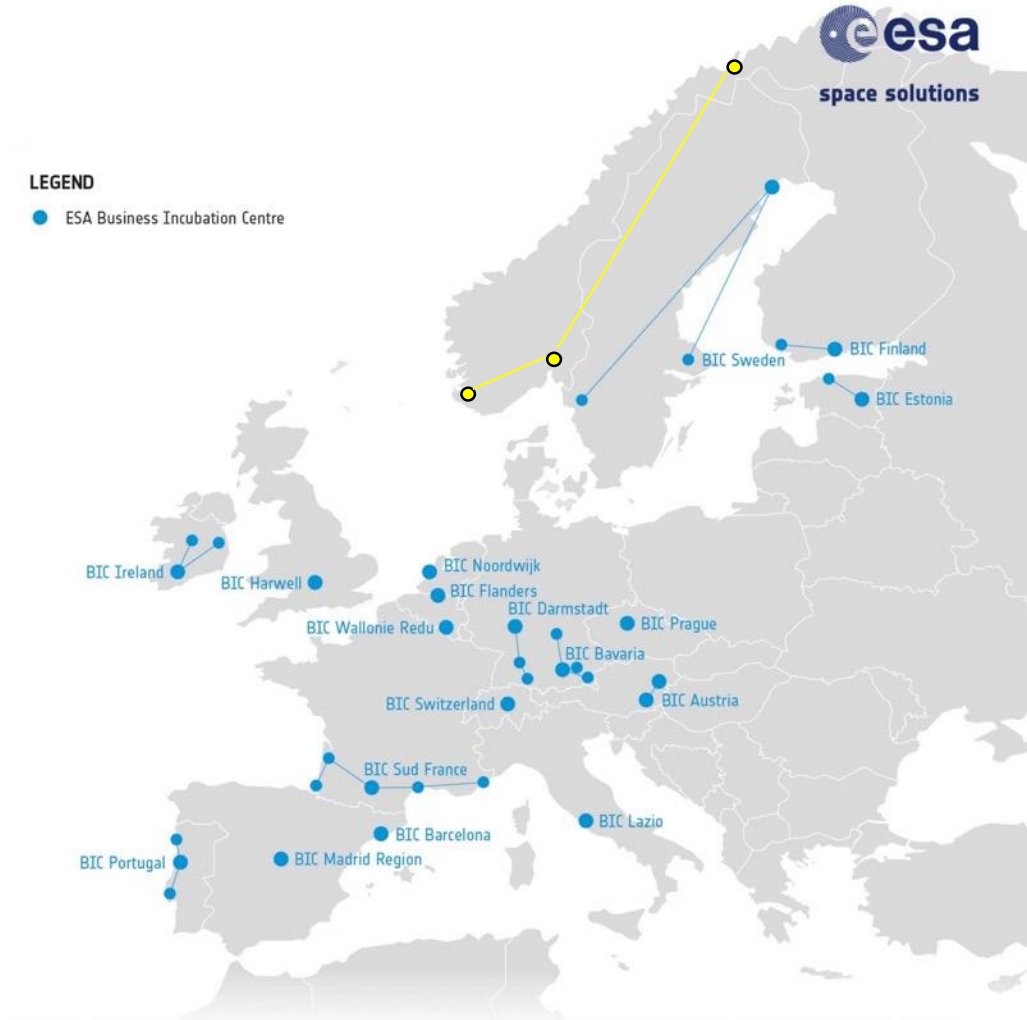

inventions

ESA BIC

European Space Agency
Business Incubation Centres

- Initiated and supported by ESA's Technology Transfer Programme Office
- In 15 European countries
- Helped more than 500 startup companies
- 130 new startup per year