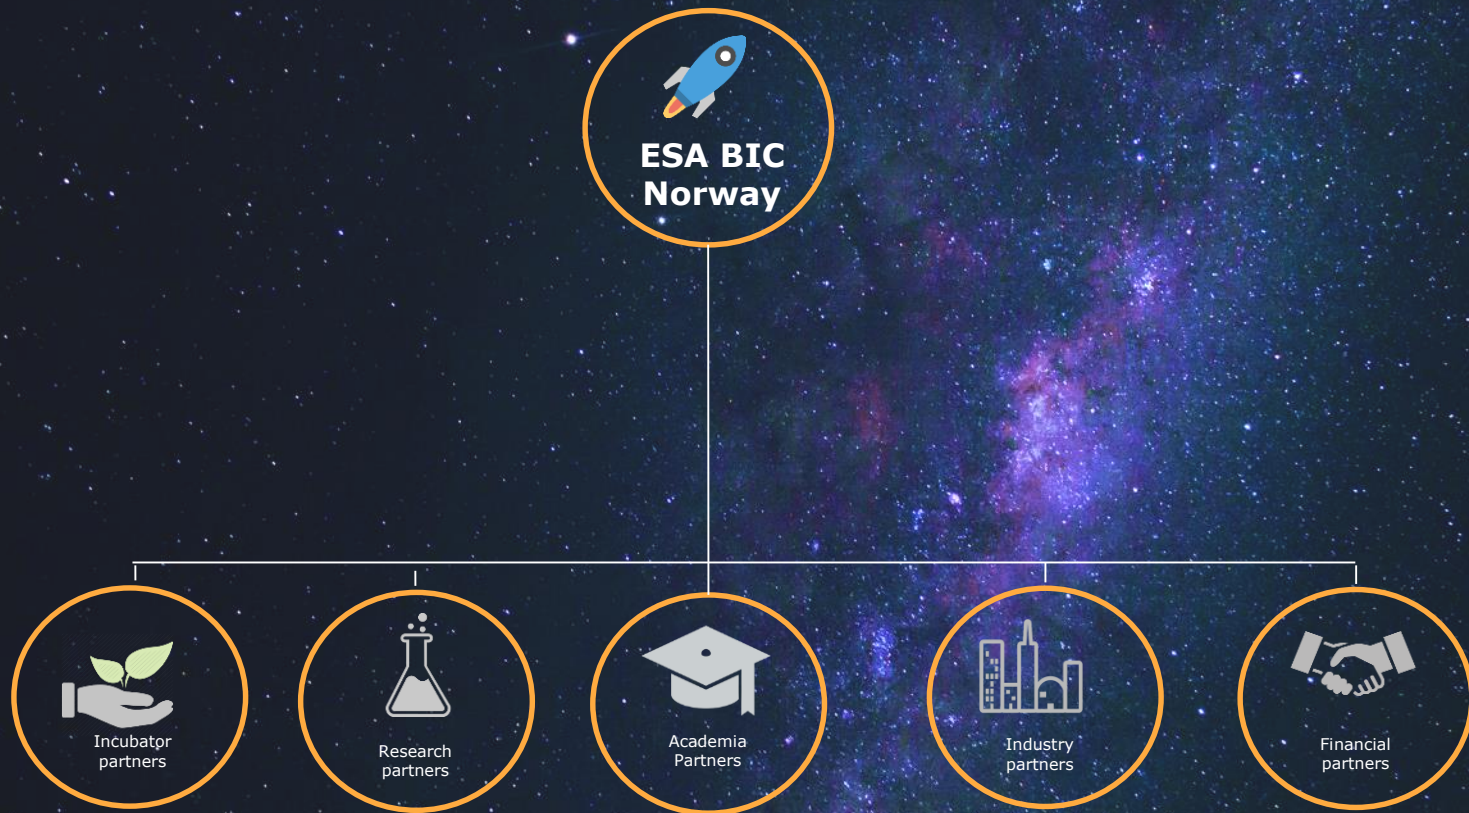

ESA BIC NORWAY

The space you need to get your
business off the ground

STARTUP
LAB

ESA BIC Norway Goals

- 1. Accelerate at least 5 selected space related startup companies a year*
- 2. Create a innovation hub for Norwegian Space related businesses and connect it with the European ESA BIC network*
- 3. Facilitate cooperation between Norwegian industry and ESA*
- 4. Increase general awareness around the Norwegian Space Industry both from the politicians and the public*

ESA BIC NORWAY

How it works?

Application

12 months ESA BIC program

Startup
with space connected
technology

50.000€
In funding from ESA
and Innovation Norway

Business incubation
Business advice and support.
International network and events

Technical support
Access to ESA IP and technical
support from R&D partners

A vibrant, multi-colored view of the Milky Way galaxy against a dark starry background. The galaxy's core is visible as a bright, multi-colored band of light, transitioning from purple and blue to red and orange. The surrounding space is filled with numerous stars of various colors, including blue, white, and yellow. The overall scene is a rich, multi-colored representation of our home galaxy.